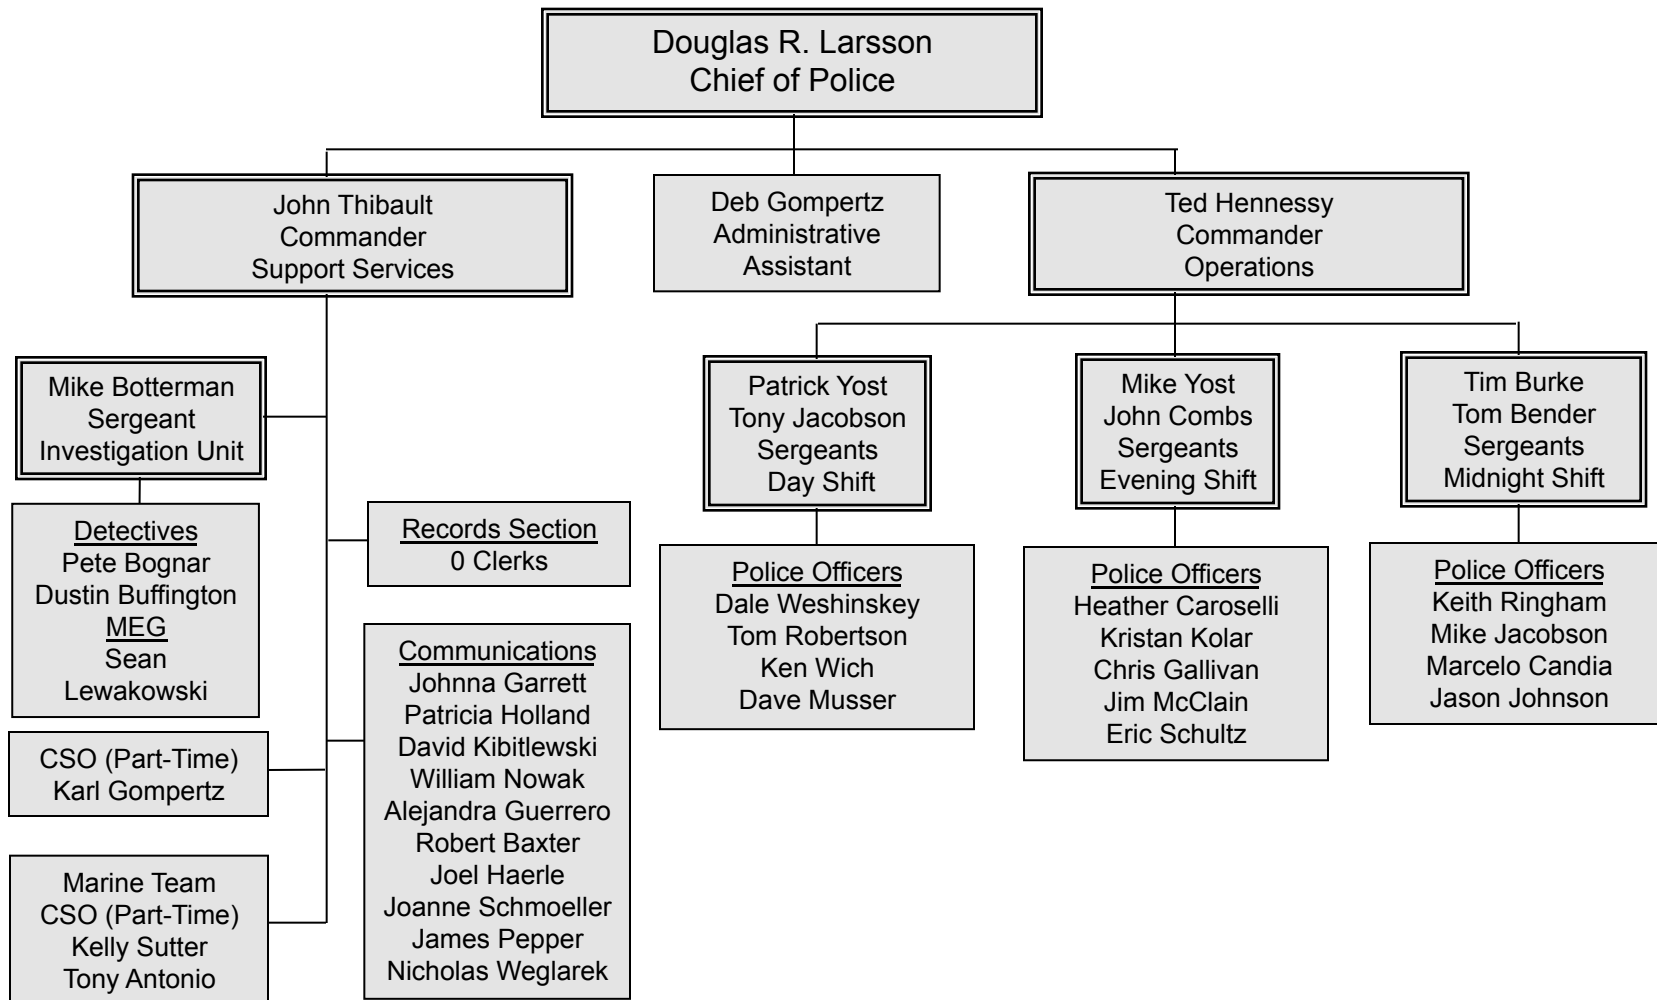

Village of Wauconda Police Department Page 2